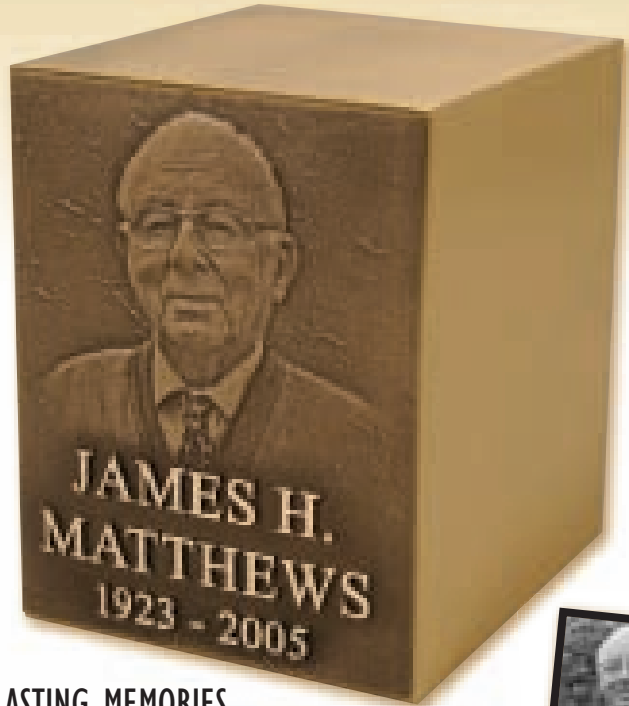

SOLITUDE

#6051834 7.75”H x 6”W x 6.25”L

*Engraving top only

LASTING MEMORIES

#6051841 7”H x 5.5”W x 6.25”L

Shown in Portrait –
Landscape
is also available.

**Lasting Memories Urn
Custom Cast Bronze Urn**

Artists transform your personal photographs
into a one-of-a-kind work of art.

Bronze urn can be shipped immediately
with name, date or text only. Custom cast face plate
shipped within 4 weeks from approval of proof.
Please submit 8” x 10” or 5” x 7” photograph(s).
Up to two images can be used.

Please see page 65-66
for additional Emblems or Appliques.

PATRIOT

#6051833 7”H x 5.5”W x 6.25”L

Shown with optional Army Emblem.

HARMONIA

#6051833 7”H x 5.5”W x 6.25”L

Shown with optional Rose Emblem.