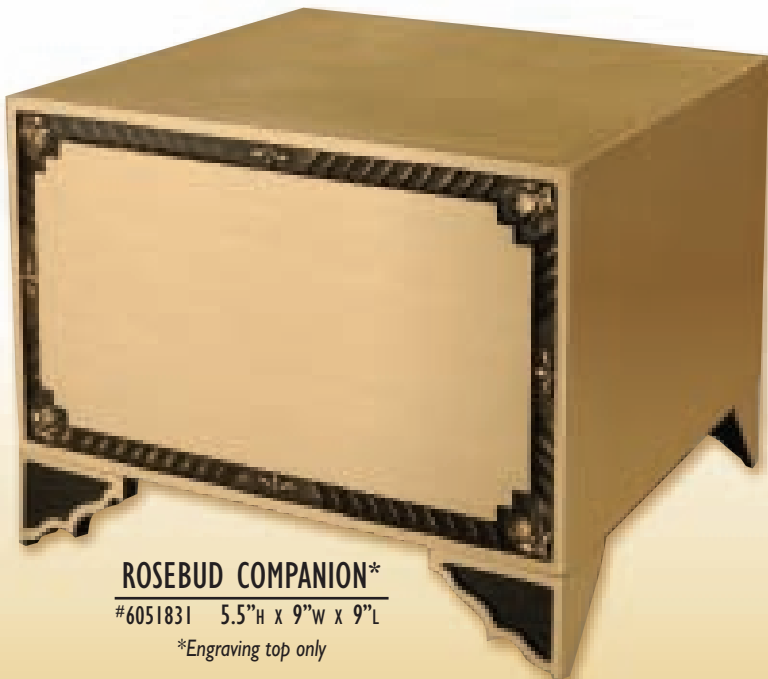

FIDELITY ROMA

#6030154 9.625"H x 5"W x 5"L
 Typefont: Zapf Chancery
 Art: Rose 3

**CAST
BRONZE**

This collection of urns is designed to withstand the test of time. The distinctive shapes and designs, captured in everlasting bronze, beautifully reflect the individual tastes and personalities.

Personalization:
 Name, Date, Text, Art, Appliques, & Emblems
 *Please inquire for engraving specifications.

STAR COMPANION

#6051832 9"H x 7"W x 7.125"L

ROSEBUD COMPANION*

#6051831 5.5"H x 9"W x 9"L
 *Engraving top only