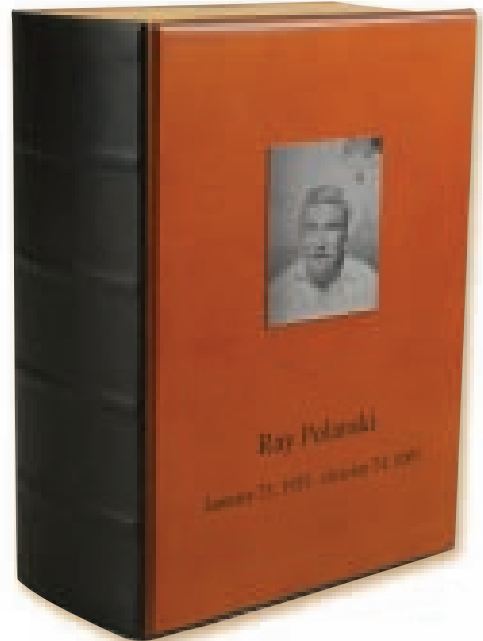

Carlow Urns include
a sealed sheet
Bronze Urn inside.

CARLOW

#6040442 7.25”H x 10.25”W x 7.5”L

**SELECT
VENEERS**

Personalization:
Name, Date, Text, Art,
Appliques, & Emblems

LIBRIS WOOD BOOK

#6047692 10”H x 4”W x 7.25”L

With leather trim and gold foil pages.

Typefont: Times New Roman

Optional Photo: Black Plate with Photo Etching

SPARTAN DARK

#6032491 10.75”H x 4”W x 8.5”L
Laminate Woodgrain Finish

SPARTAN LIGHT

#6030199 10.75”H x 4”W x 8.5”L
Laminate Woodgrain Finish