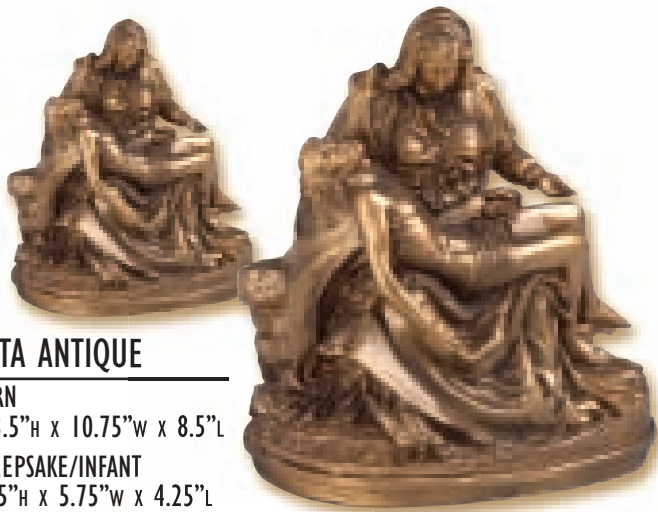

LAST SUPPER

- #6047425 URN
8.75"H x 13.5"W x 8.5"L
- #6047426 KEEPSAKE/INFANT
4"H x 5.75"W x 3.75"L

FAITH COMPOSITE

Made from a
resin composite mold
and hand painted.

*Engraving option available
please inquire

PIETA ANTIQUE

- #6046436 URN
13.5"H x 10.75"W x 8.5"L
- #6046437 KEEPSAKE/INFANT
6.5"H x 5.75"W x 4.25"L

PIETA ALABASTER

- #6046434 URN
13.5"H x 10.75"W x 8.5"L
- #6046435 KEEPSAKE/INFANT
6.5"H x 5.75"W x 4.25"L

ANGEL ANTIQUE

- #6046443 URN
8.75"H x 13.5"W x 8.5"L
- #6046444 KEEPSAKE/INFANT
4"H x 5.75"W x 3.75"L

ANGEL ALABASTER

- #6046441 URN
8.75"H x 13.5"W x 8.5"L
- #6046442 KEEPSAKE/INFANT
4"H x 5.75"W x 3.75"L