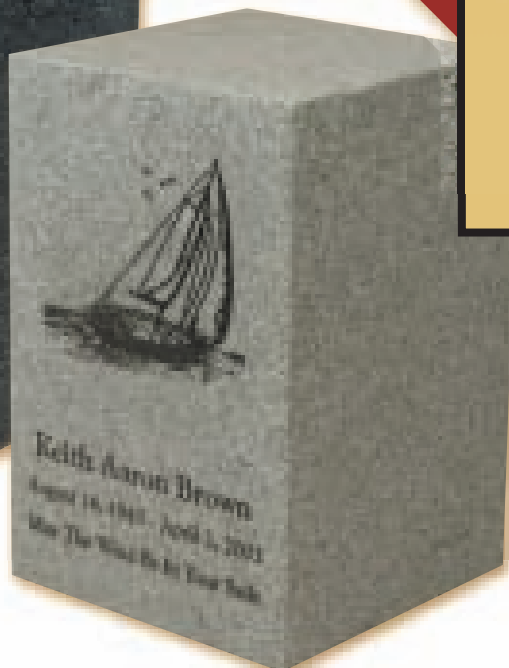

### CAPRI CHARCOAL

#6032433 8.25"H x 5.5"W x 5.5"L  
 Typefont: Times New Roman  
 Art: Lighthouse

### CAPRI DOVE

#6032434 8.25"H x 5.5"W x 5.5"L  
 Typefont: Goudy  
 Art: Sailboat

### KEEPSAKE / INFANT URN

#6034565 CAPRI BLUSH  
 Typefont: Lydian  
 Art: Ragdoll

#6034566 FROST  
 Typefont: Times New Roman  
 Art: Baby shoes

#6034567 SAPPHIRE  
 Typefont: Zaph Chancery,  
 Art: Gardening  
 6"H x 4"W x 4"L